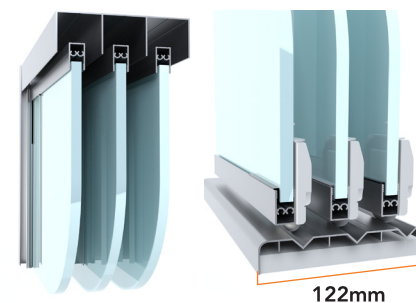

Double Track

Triple Track

Key Features

- Stylish appearance
- 9mm low profile track
- Concave easy-to-clean track
- Easy pull finger grip handle
- Full length bumper strip
- Readily adjustable rollers ensure quiet and smooth operation
- Double and triple door designs in classic and slim style