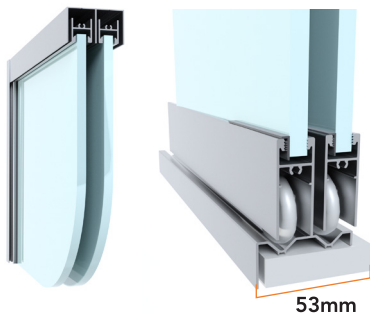

Versastyle Slim

Double Track