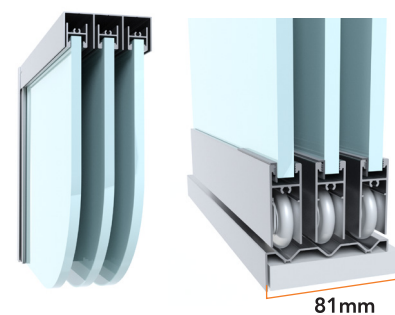

Triple Track