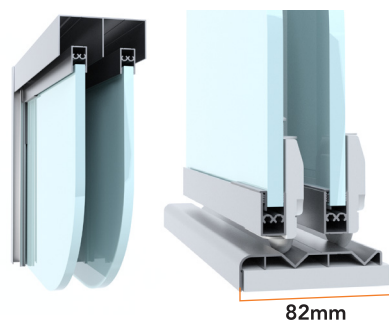

Double Track

Triple Track

Key Features

- Stylish appearance
- 9mm low profile track
- Concave easy-to-clean track
- Easy pull finger grip handle
- Full length bumper strip
- Readily adjustable rollers ensure quiet and smooth operation
- Double and triple door designs in classic and slim style