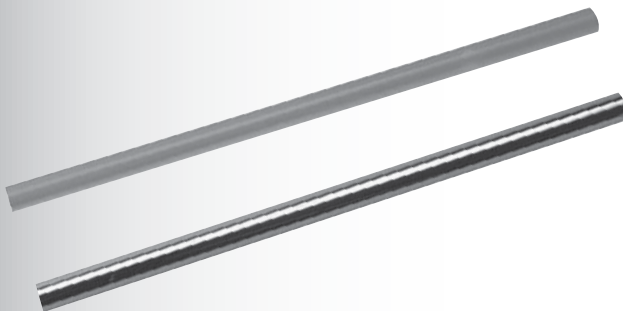

### FEATURES

- Solid Brass with Stainless Steel components
- Suitable for 10mm Toughened glass
- Finishes Available: Bright Chrome, Satin, Bright Gold

### D960A 10mm Glass to Glass Support Bar 615mm extend to 815mm

### DPR1200 Polished Rod 1200mm

Bright Chrome,  
Satin