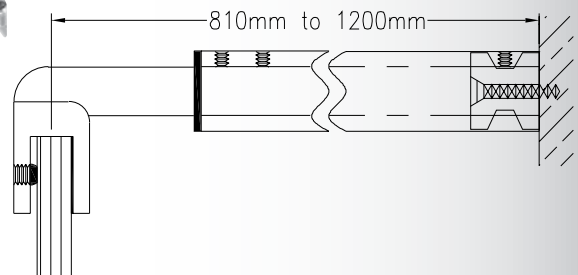

D961 10mm Glass to Wall Support Bar 810mm extend to 1320mm