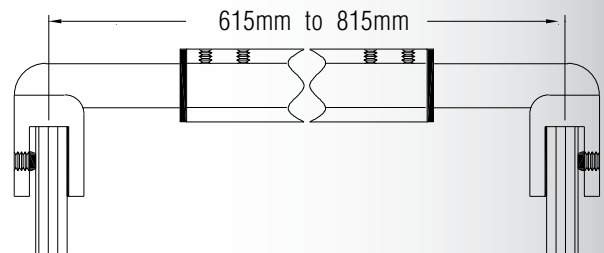

### D960A 10mm Glass to Glass Support Bar 615mm extend to 815mm

### D961 10mm Glass to Wall Support Bar 810mm extend to 1320mm

### DPR1200 Polished Rod 1200mm

Bright Chrome,  
Satin