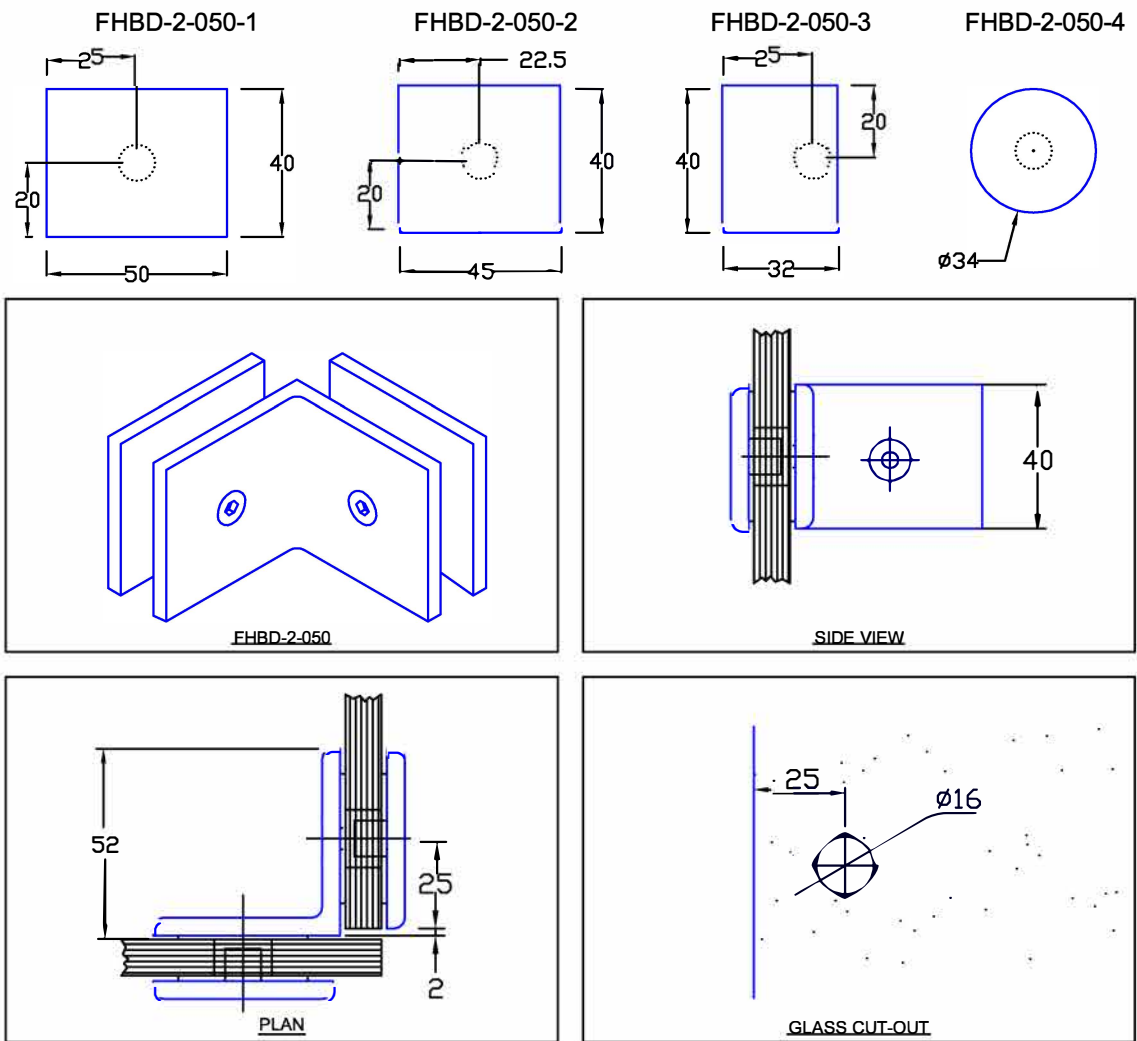

Opus Manufacturing Technical Page

FHBD-2-050

FHBD050 Bracket/Clamp Glass to Glass. Manufactured in solid brass, designed to secure 90 degree glass to glass shower enclosure panels. FHBD050-1,2,3,4 indicates backplate option as shown above.