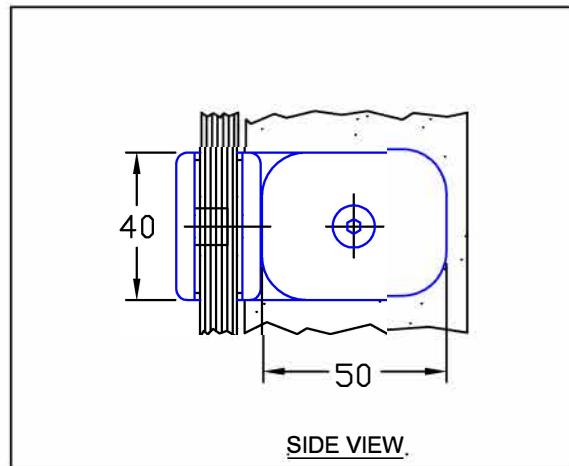

Opus Manufacturing Technical Page

FHBD075

FHBD075 Bracket/Clamp Glass to Glass. Manufactured in solid brass, and designed to secure 90 degree glass to glass shower enclosure panels. FHBD075-1,2,3,4 indicates backplate option as shown above.