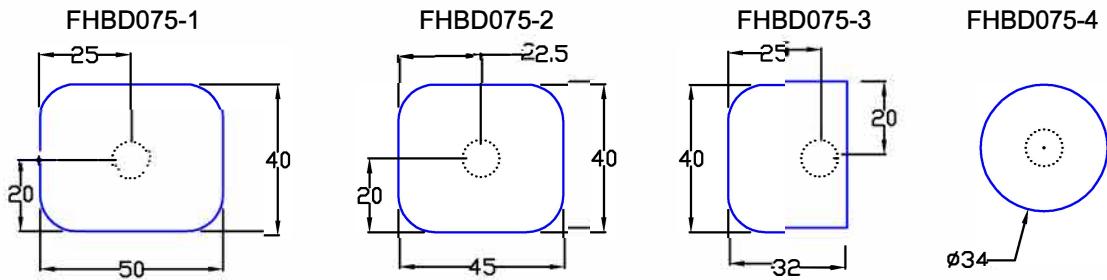

Opus Manufacturing Technical Page

FHBD075

FHBD075 Bracket/Clamp Glass to Glass. Manufactured in solid brass, and designed to secure 90 degree glass to glass shower enclosure panels. FHBD075-1,2,3,4 indicates backplate option as shown above.

Standard Finishes: Chrome, Satin Chrome Gold

Call: 1300 139 706 T: (03) 9775 1223 F: (03) 9775 1445 E: danmac1@bigpond.net.au
 HEAD OFFICE: 99 Frankston Gardens Drive, Carrum Downs Vic 3201 Australia