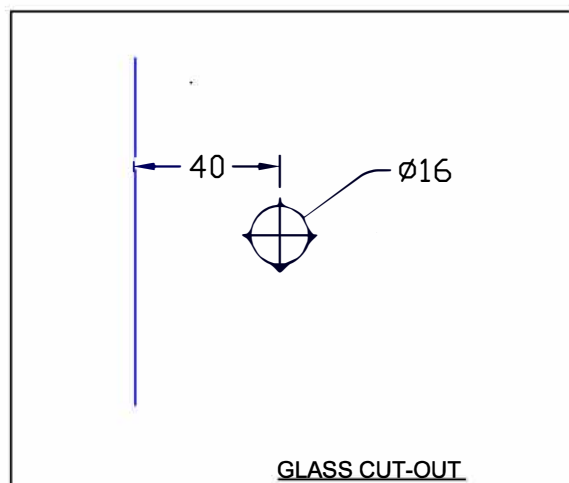

Opus Manufacturing Technical Page

FHBD075

FHBD075 Bracket/Clamp Glass to Glass. Manufactured in solid brass, and designed to secure 90 degree glass to glass shower enclosure panels. FHBD075-1,2,3,4 indicates backplate option as shown above.