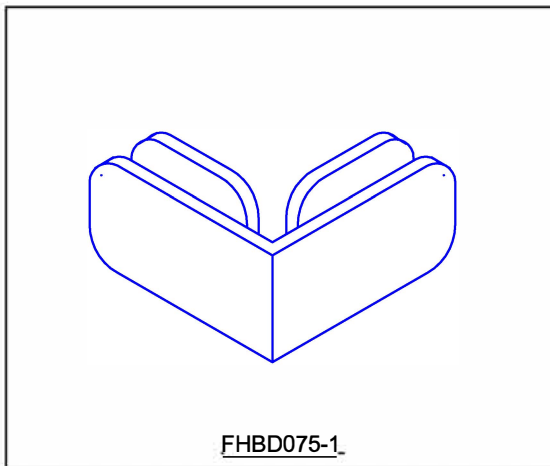

Opus Manufacturing Technical Page

FHBD075

FHBD075 Bracket/Clamp Glass to Glass. Manufactured in solid brass, and designed to secure 90 degree glass to glass shower enclosure panels. FHBD075-1,2,3,4 indicates backplate option as shown above.