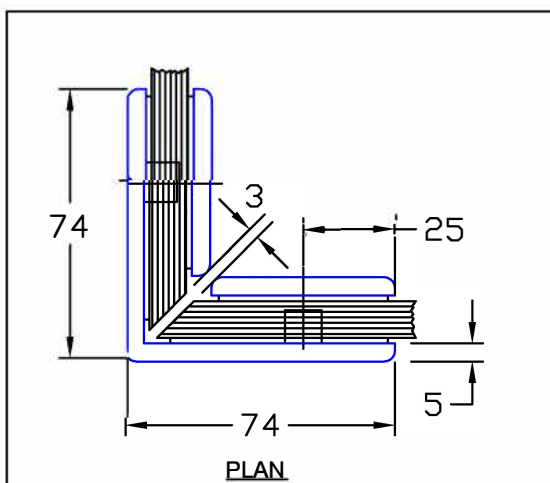

Opus Manufacturing Technical Page

FHBD075

FHBD075 Bracket/Clamp Glass to Glass. Manufactured in solid brass, and designed to secure 90 degree glass to glass shower enclosure panels. FHBD075-1,2,3,4 indicates backplate option as shown above.

Standard Finishes: Chrome, Satin Chrome Gold

Call: 1300 139 706 T: (03) 9775 1223 F: (03) 9775 1445 E: danmac1@bigpond.net.au
 HEAD OFFICE: 99 Frankston Gardens Drive, Carrum Downs Vic 3201 Australia