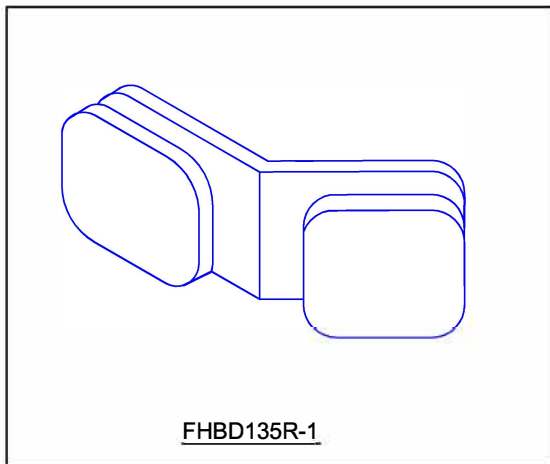

Opus Manufacturing Technical Page

FHBD135R

FHBD135R-1 Bracket/Clamp Glass to Glass. Manufactured in solid brass, and designed to secure 90 degree glass to glass shower enclosure panels. FHBD135R-1,2,3,4 indicates backplate option as shown above.