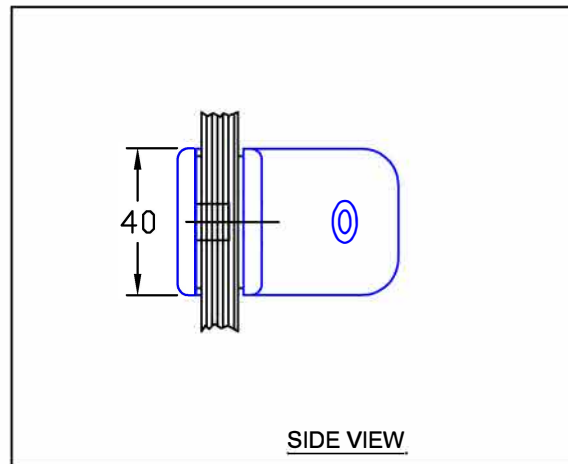

Opus Manufacturing Technical Page

FHBD135R

FHBD135R-1 Bracket/Clamp Glass to Glass. Manufactured in solid brass, and designed to secure 90 degree glass to glass shower enclosure panels. FHBD135R-1,2,3,4 indicates backplate option as shown above.