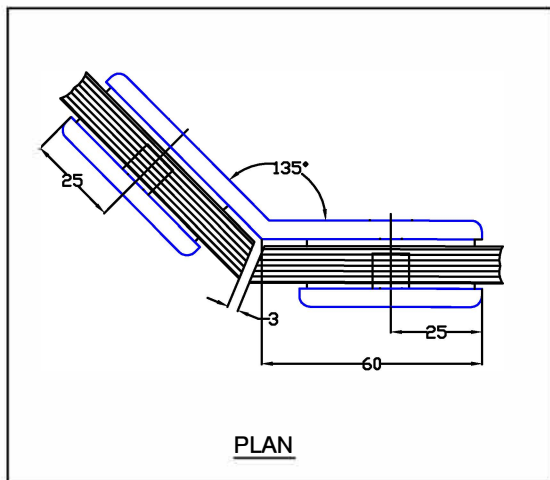

Opus Manufacturing Technical Page

FHBD135R

FHBD135R-1 Bracket/Clamp Glass to Glass. Manufactured in solid brass, and designed to secure 90 degree glass to glass shower enclosure panels. FHBD135R-1,2,3,4 indicates backplate option as shown above.