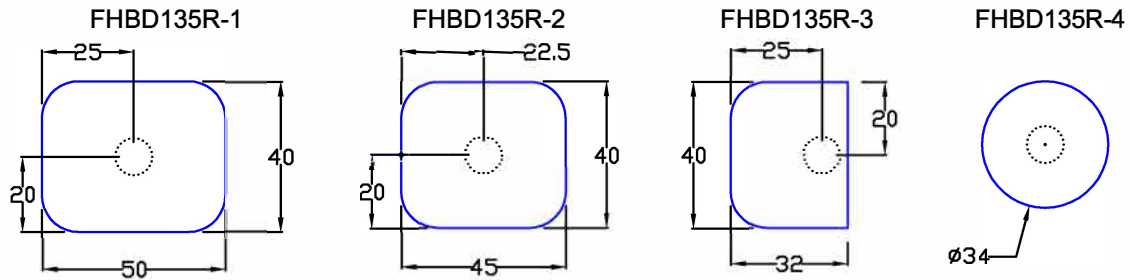

Opus Manufacturing Technical Page

FHBD135R

FHBD135R-1 Bracket/Clamp Glass to Glass. Manufactured in solid brass, and designed to secure 90 degree glass to glass shower enclosure panels. FHBD135R-1,2,3,4 indicates backplate option as shown above.