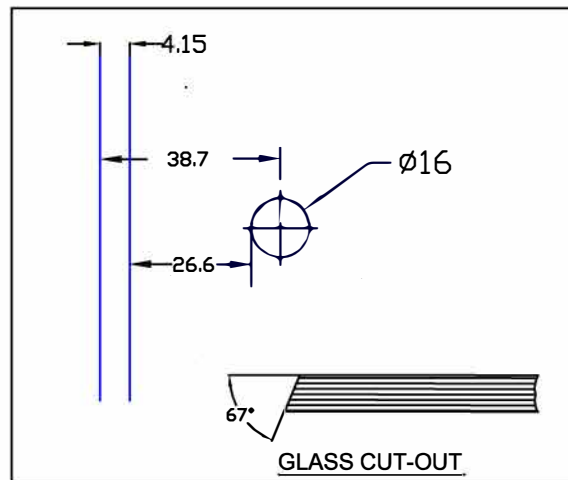

Opus Manufacturing Technical Page

FHBD135R

FHBD135R-1 Bracket/Clamp Glass to Glass. Manufactured in solid brass, and designed to secure 90 degree glass to glass shower enclosure panels. FHBD135R-1,2,3,4 indicates backplate option as shown above.