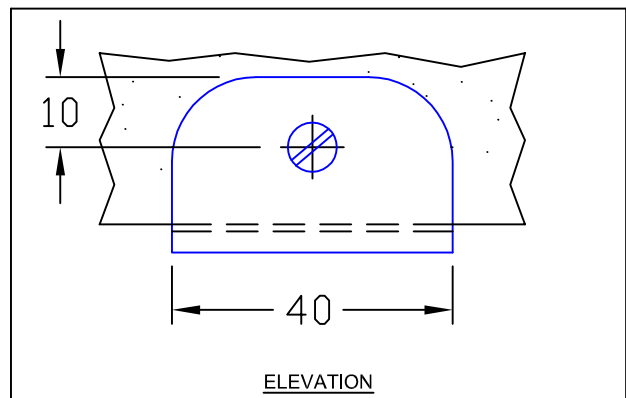

Opus Manufacturing Technical Page

SB-10 AND SB-12

SB-10 and SB-12 Shelf Support or Bracket/Clamp.

Manufactured in solid brass, designed to secure shower enclosure glass panels to the wall and floor.

SB-10 Glass 10mm