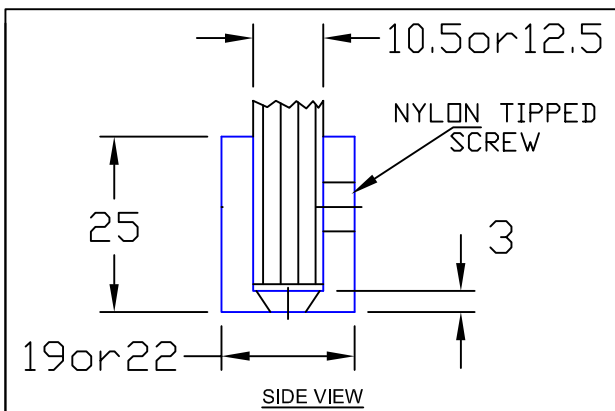

Opus Manufacturing Technical Page

SB-10 AND SB-12

SB-10 and SB-12 Shelf Support or Bracket/Clamp.

Manufactured in solid brass, designed to secure shower enclosure glass panels to the wall and floor.

SB-10 Glass 10mm