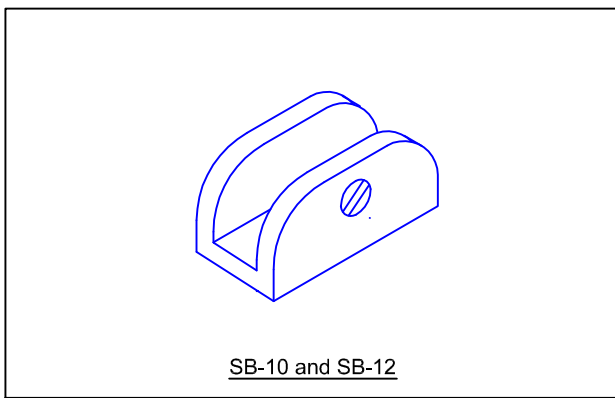

Opus Manufacturing Technical Page

SB-10 AND SB-12

SB-10 and SB-12 Shelf Support or Bracket/Clamp.

Manufactured in solid brass, designed to secure shower enclosure glass panels to the wall and floor.

SB-10 Glass 10mm