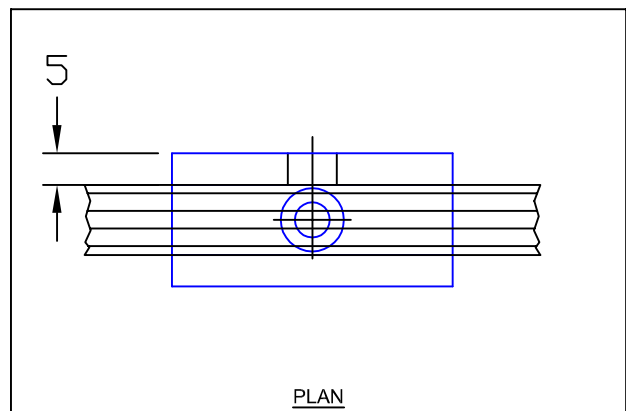

Opus Manufacturing Technical Page

SB-10 AND SB-12

SB-10 and SB-12 Shelf Support or Bracket/Clamp.

Manufactured in solid brass, designed to secure shower enclosure glass panels to the wall and floor.

SB-10 Glass 10mm