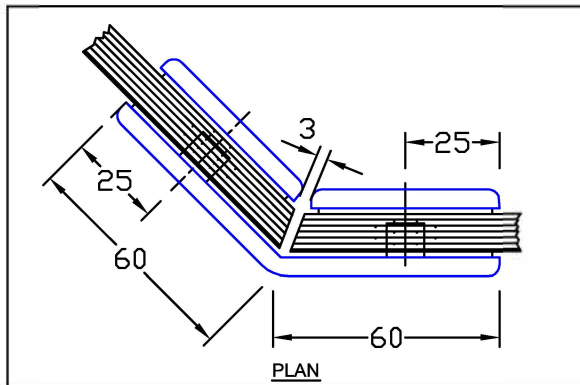

Opus Manufacturing Technical Page

FHBD135

FHBD135 Bracket/Clamp Glass to Glass Manufactured in solid brass, designed to secure 135 degree glass to glass shower enclosure panels. FHBD135-1,2,3,4 indicates backplate option as shown above.