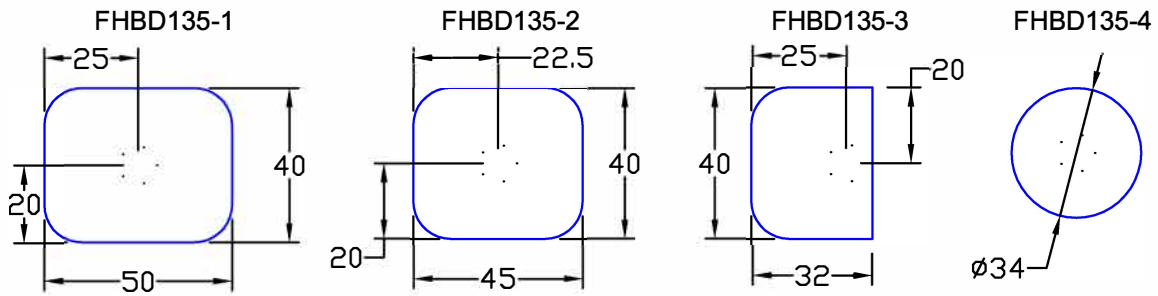

Opus Manufacturing Technical Page

FHBD135

FHBD135 Bracket/Clamp Glass to Glass Manufactured in solid brass, designed to secure 135 degree glass to glass shower enclosure panels. FHBD135-1,2,3,4 indicates backplate option as shown above.