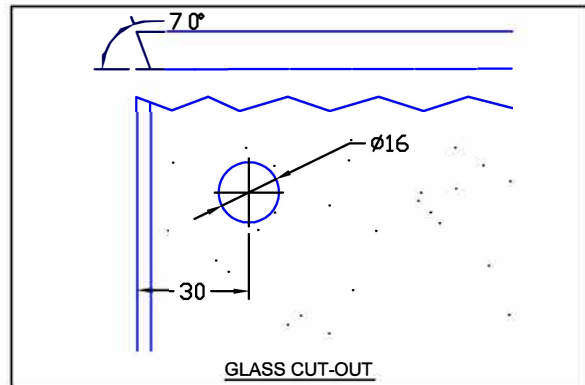

Opus Manufacturing Technical Page

FHBD135

FHBD135 Bracket/Clamp Glass to Glass Manufactured in solid brass, designed to secure 135 degree glass to glass shower enclosure panels. FHBD135-1,2,3,4 indicates backplate option as shown above.