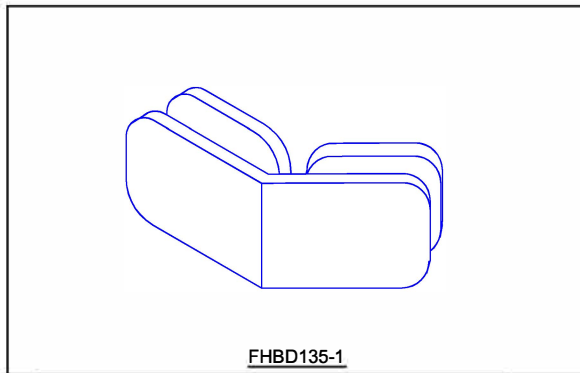

Opus Manufacturing Technical Page

FHBD135

FHBD135 Bracket/Clamp Glass to Glass Manufactured in solid brass, designed to secure 135 degree glass to glass shower enclosure panels. FHBD135-1,2,3,4 indicates backplate option as shown above.