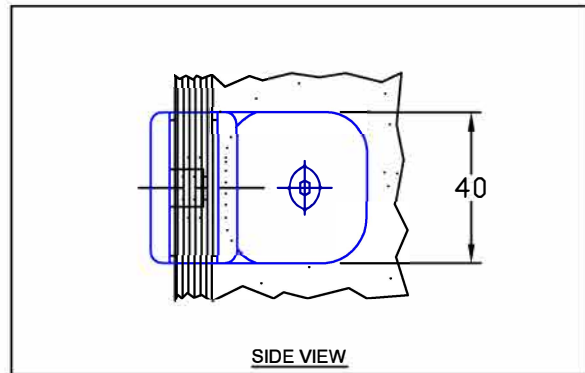

Opus Manufacturing Technical Page

FHBD135

FHBD135 Bracket/Clamp Glass to Glass Manufactured in solid brass, designed to secure 135 degree glass to glass shower enclosure panels. FHBD135-1,2,3,4 indicates backplate option as shown above.