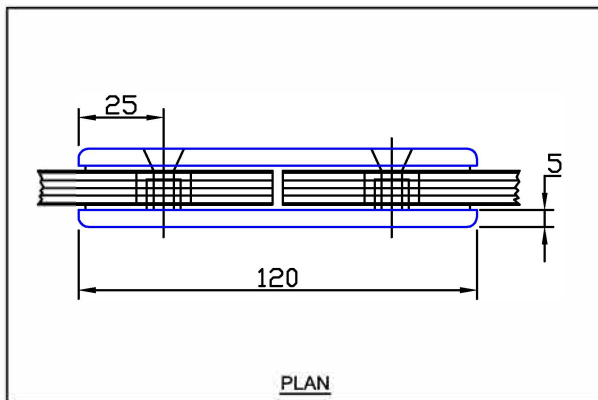

Opus Manufacturing Technical Page

FHB180

FHB180 Bracket/Clamp Glass to Glass. Manufactured in solid brass designed to secure 180 degree glass to glass shower enclosure panels.

Standard Finishes: Chrome, Satin Chrome, Gold.