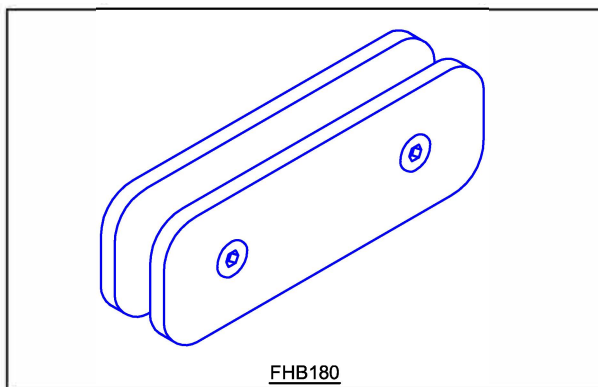

Opus Manufacturing Technical Page

FHB180

FHB180 Bracket/Clamp Glass to Glass. Manufactured in solid brass designed to secure 180 degree glass to glass shower enclosure panels.

Standard Finishes: Chrome, Satin Chrome, Gold.