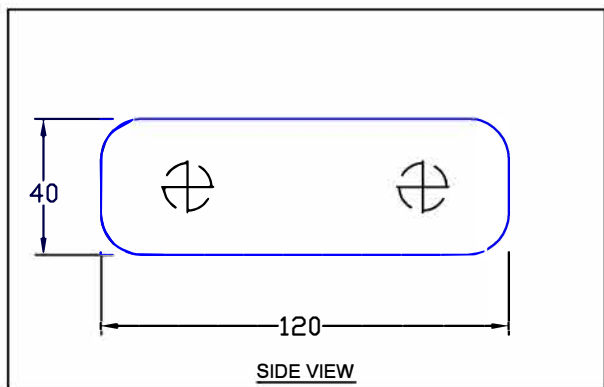

Opus Manufacturing Technical Page

FHB180

FHB180 Bracket/Clamp Glass to Glass. Manufactured in solid brass designed to secure 180 degree glass to glass shower enclosure panels.

Standard Finishes: Chrome, Satin Chrome, Gold.