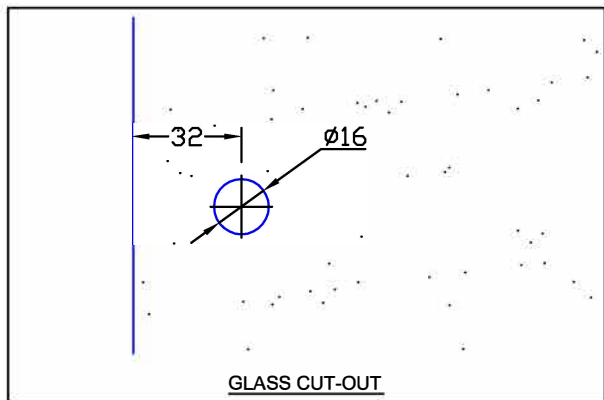

Opus Manufacturing Technical Page

FHB180

FHB180 Bracket/Clamp Glass to Glass. Manufactured in solid brass designed to secure 180 degree glass to glass shower enclosure panels.

Standard Finishes: Chrome, Satin Chrome, Gold.