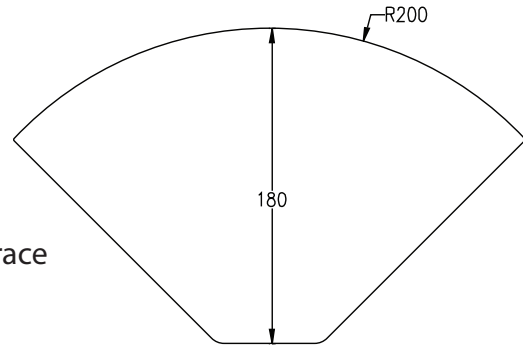

danmac™

**DGS 10mm Toughened Glass Brace**

10mm Glass Shelf Brace  
200mm radius

Call: 1300 139 706 T: (03) 9775 1223 F: (03) 9775 1445 E: [danmac1@bigpond.net.au](mailto:danmac1@bigpond.net.au)  
HEAD OFFICE: 99 Frankston Gardens Drive, Carrum Downs Vic 3201 Australia