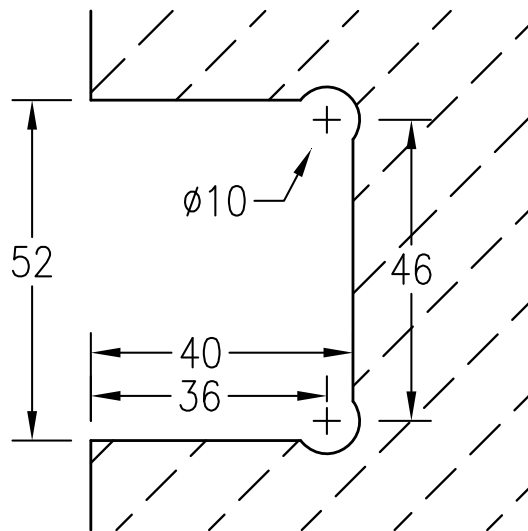

**DPH1- 6 - 16 FRAME TO GLASS HINGE**

**6mm Glass**

FLAT POLISH ALL EXPOSED EDGES