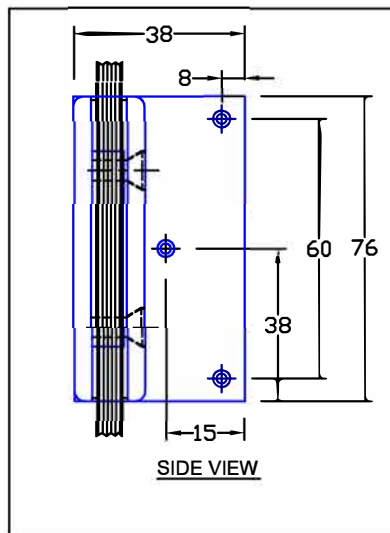

Opus Manufacturing Technical Page

FH1-6-38

Dual action opening 90° in both directions.
Standard specifications for 6mm glass

FH1-6-38 Wall to Glass side mounted hinge.

Standard Finishes: Chrome; Satin Chrome; Gold.