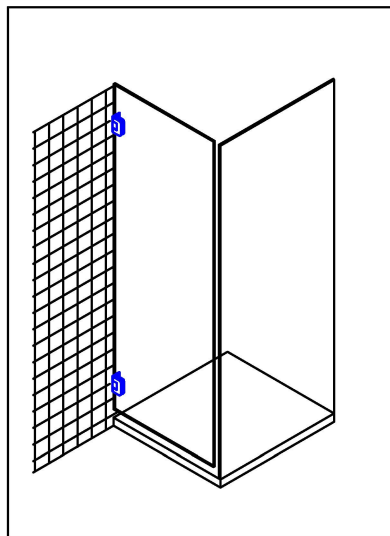

Opus Manufacturing Technical Page

FH1-6-38

Dual action opening 90° in both directions.
Standard specifications for 6mm glass

FH1-6-38 Wall to Glass side mounted hinge.

Standard Finishes: Chrome; Satin Chrome; Gold.