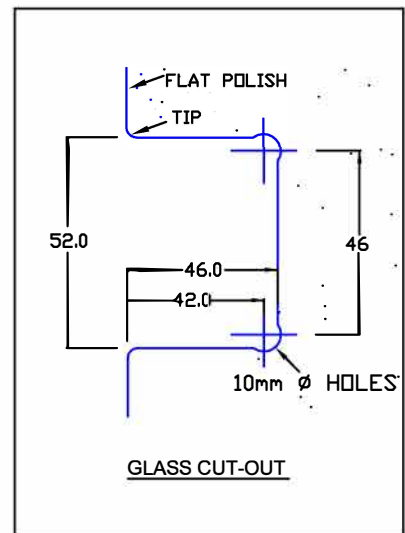

Opus Manufacturing Technical Page

FH1-6-38

Dual action opening 90° in both directions.
Standard specifications for 6mm glass

FH1-6-38 Wall to Glass side mounted hinge.

Standard Finishes: Chrome; Satin Chrome; Gold.