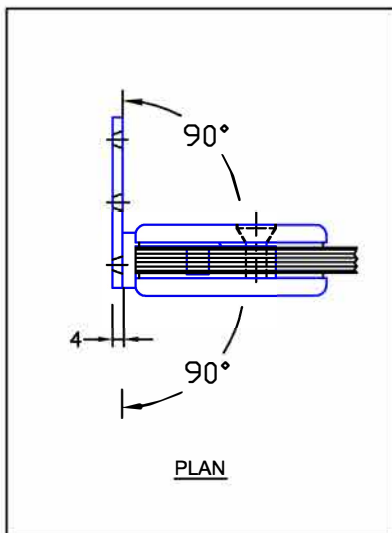

Opus Manufacturing Technical Page

FH1-6-38

Dual action opening 90° in both directions.
Standard specifications for 6mm glass

FH1-6-38 Wall to Glass side mounted hinge.

Standard Finishes: Chrome; Satin Chrome; Gold.