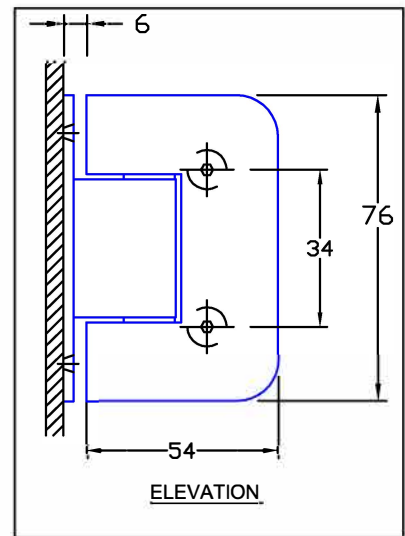

Opus Manufacturing Technical Page

FH1-6-38

Dual action opening 90° in both directions.
Standard specifications for 6mm glass

FH1-6-38 Wall to Glass side mounted hinge.

Standard Finishes: Chrome; Satin Chrome; Gold.