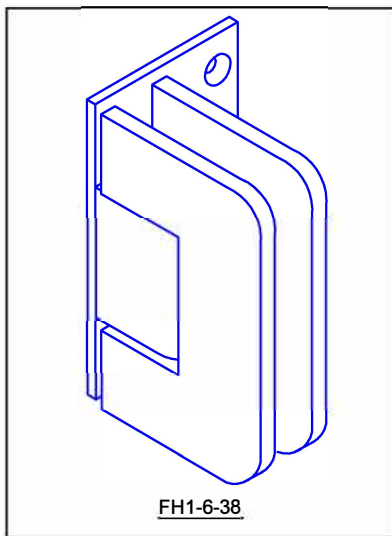

Opus Manufacturing Technical Page

FH1-6-38

Dual action opening 90° in both directions.
Standard specifications for 6mm glass

FH1-6-38 Wall to Glass side mounted hinge.

Standard Finishes: Chrome; Satin Chrome; Gold.