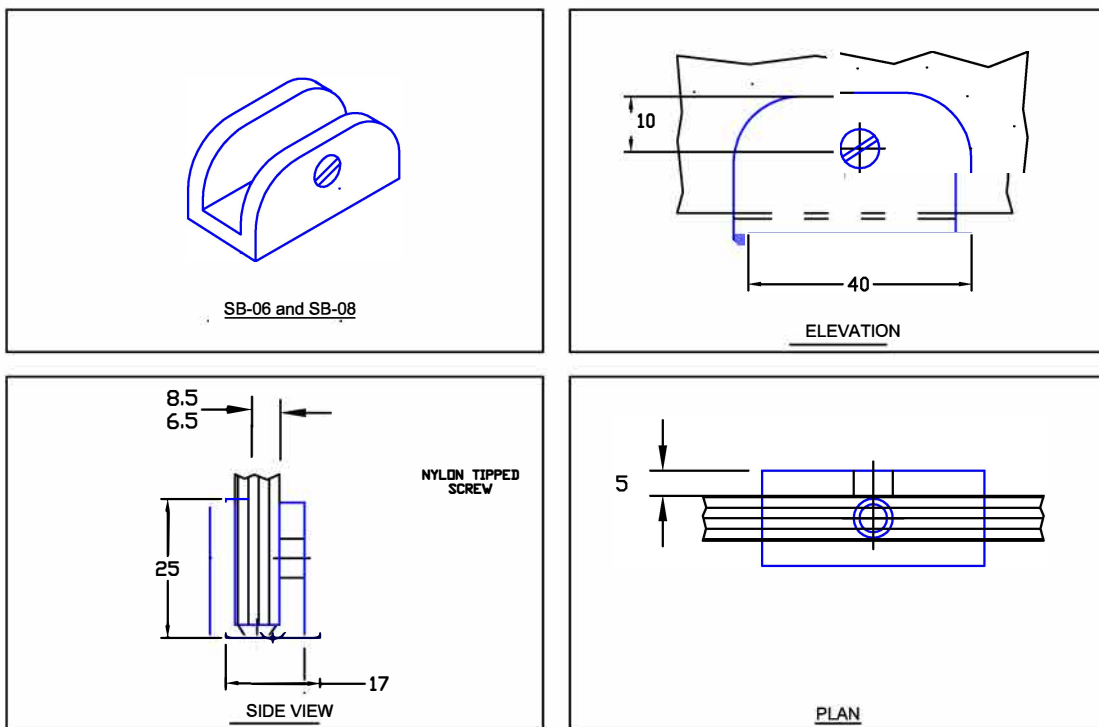

Opus Manufacturing Technical Page

SB-06 and SB-08

SB-06 & SB-08 Shelf support or Bracket/Clamp.
Manufactured in solid brass, designed to secure shower enclosure glass panels to the wall and floor.

SB-06 Glass 6mm
SB-08 Glass 8mm