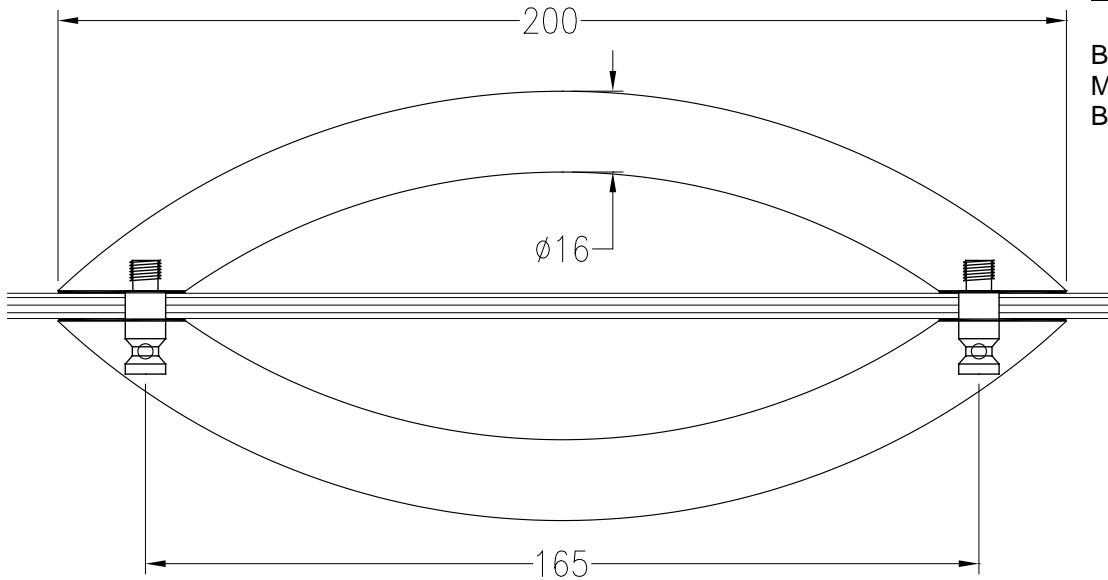

SEMIFRAMELESS

16mm D-PULL HANDLE

DATE: 21-03-05
CODE: DDPH16

COLOUR RANGE:

- BS = Bright Silver (chrome)
- MN = Matt Natural (Satin)
- BG = Bright Gold

Drill 2 x 11mm ϕ holes, 165mm between centres,
 60mm in from the edge, COH