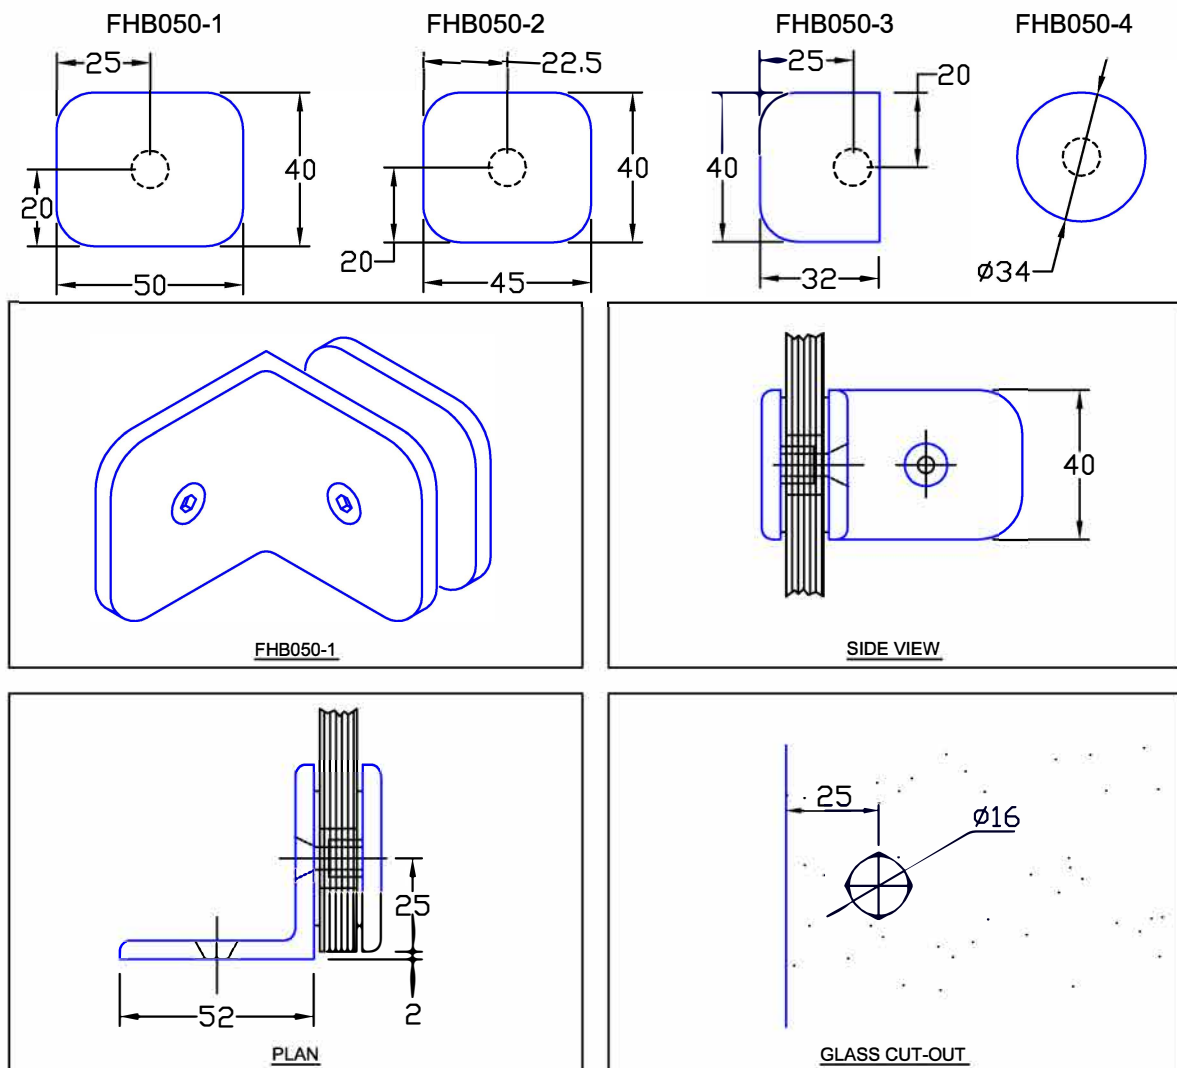

Opus Manufacturing Technical Page

FHB050

FHB050 - 1 Bracket/Clamp Wall to Glass. Manufactured in solid brass, designed to secure shower enclosure glass panels to the wall or floor. FHB050-1,2,3,4 indicates backplate option as shown above.