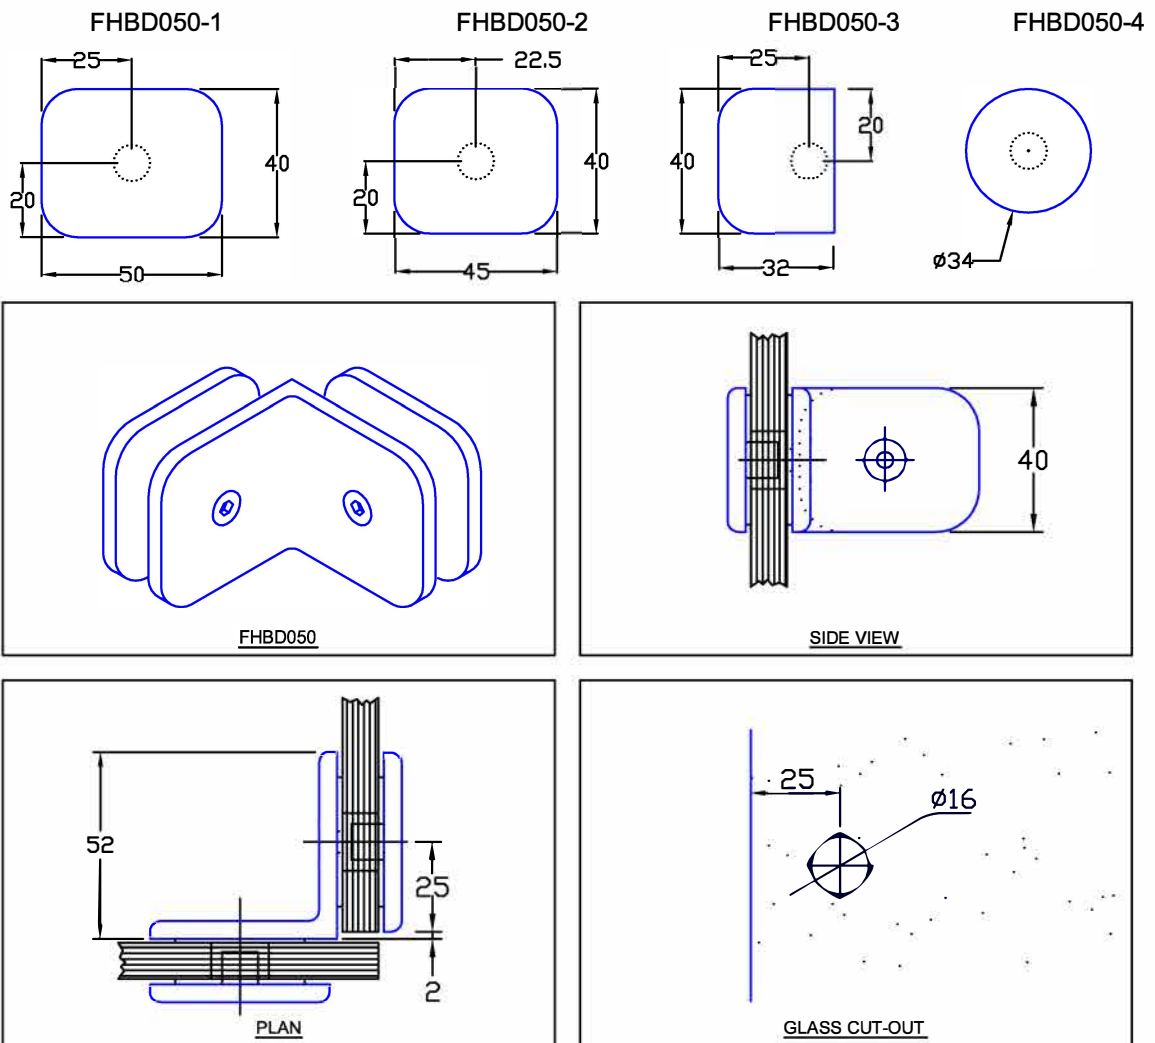

Opus Manufacturing Technical Page

FHBD050

FHBD050 Bracket/Clamp Glass to Glass. Manufactured in solid brass, designed to secure 90 degree glass to glass shower enclosure panels. FHBD050-1,2,3,4 indicates backplate option as shown above.