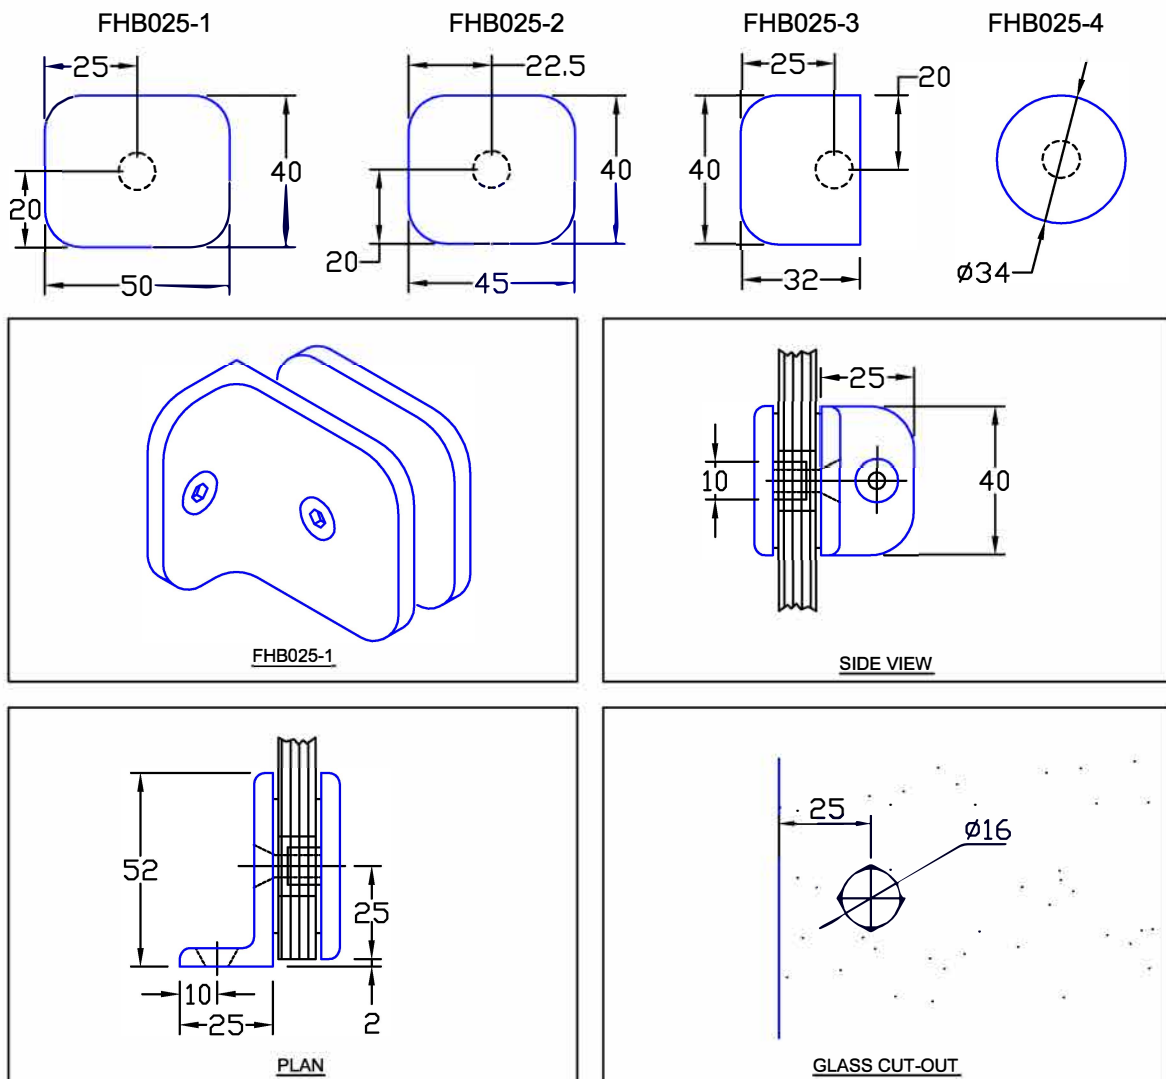

Opus Manufacturing Technical Page

FHB025

FHB025 Bracket/Clamp Wall to Glass. Manufactured in solid brass and designed to secure shower enclosure glass panels to the wall or floor. FHB025-1,2,3,4 indicates backplate option as shown above.