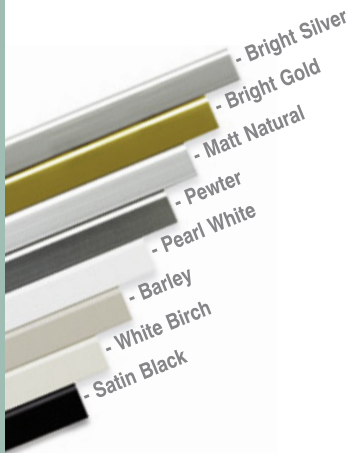

Danmac is a premier supplier of CKD shower screens, wardrobes, bath screens, mirrors and windows to the glass and aluminium industry. We offer a wide range of designs to suit individual requirements. All Danmac CKD products are manufactured to order and are not an imported box product.

Your Local Distributor:

Scan the QR Code for more info online.

1300 139 706 visit: www.danmac.com.au
99 Frankston Gardens Drive, Carrum Downs Vic 3201
Tel: (03) 9775 1223 Fax: (03) 9775 1445