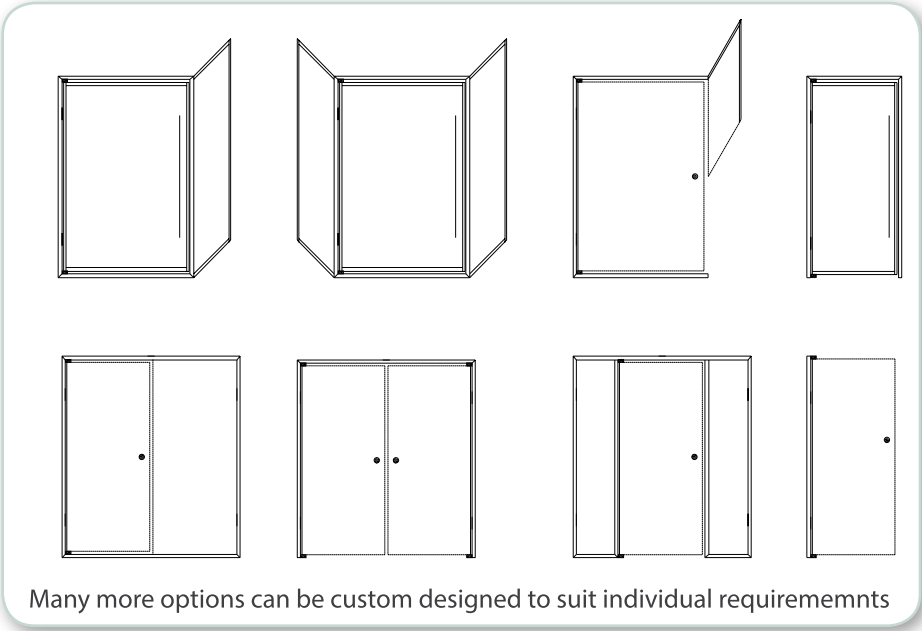

Danmac is a premier supplier of CKD shower screens, wardrobes, bath screens, mirrors and windows to the glass and aluminium industry. We offer a wide range of designs to suit individual requirements. All Danmac CKD products are manufactured to order and are not an imported box product.

Your Local Distributor:

Scan the QR Code for more info online.

1300 139 706 visit: www.danmac.com.au
99 Frankston Gardens Drive, Carrum Downs Vic 3201
Tel: (03) 9775 1223 Fax: (03) 9775 1445