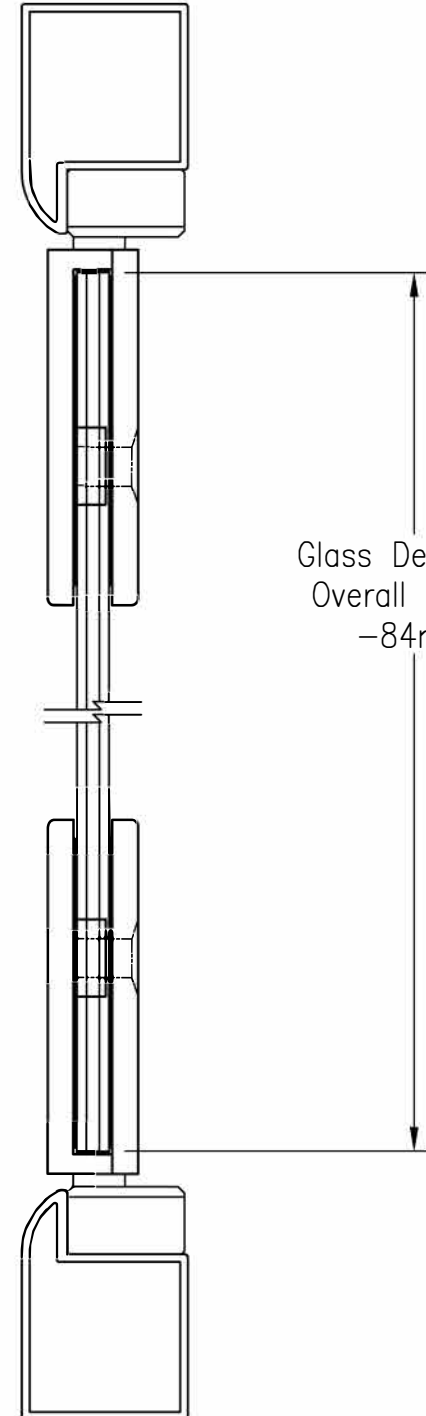

Ultimate Pivot & Clamp System

Outside Face

Inside Face

Hole Position

Back Edge of Glass

Glass Deduction
Overall Height
-84mm