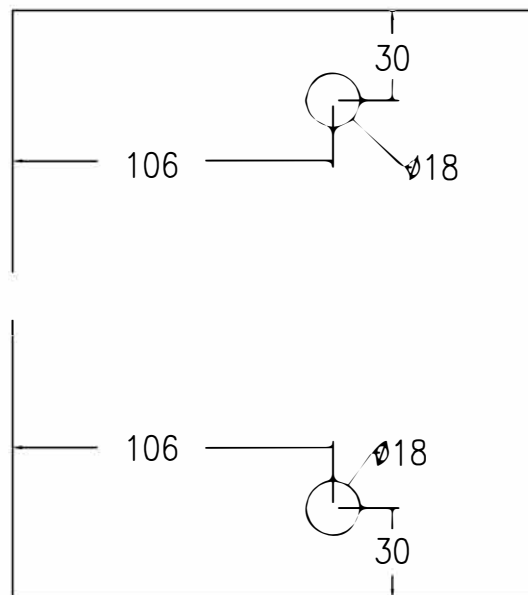

Ultimate Pivot & Clamp System

Outside Face

Inside Face

Hole Position

Back Edge of Glass

Glass Deduction
Overall Height
-84mm