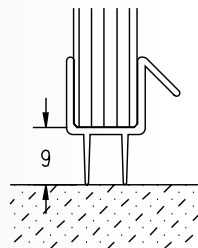

frameless

Translucent Water Sealant Strips

Section 3.13

FEATURES

- Translucent Rigid / Flexible PVC.

Suit 10mm Glass

DWS-180-10
180° Glass to
Glass Strip
Length 2200mm

DWS-SF-10
Single Fin
Door Strip
Length 2200mm

DWS-DE-10
Dual Edge
Door Strip
Length 2200mm

DWS-135-10
135° Glass to
Glass Strip
Length 2200mm

Suit 6mm Glass

DWS-DE-6
Dual Edge
Door Strip
Length
2200mm

DWS-135-6
135° Glass to
Glass Strip
Length 2200mm

DWS-180-6
180° Glass to
Glass Strip
Length
2200mm

DWB-5 or DWB-10
Aluminium
Water Bar
2000mm Length
Bright Silver