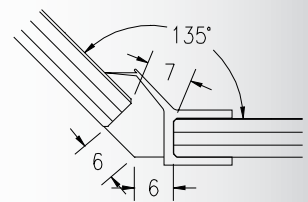

frameless

Translucent Water Sealant Strips

Section 3.13

FEATURES

- Translucent Rigid / Flexible PVC.

Suit 10mm Glass

DWS-180-10
180° Glass to
Glass Strip
Length 2200mm

DWS-SF-10
Single Fin
Door Strip
Length 2200mm

DWS-DE-10
Dual Edge
Door Strip
Length 2200mm

DWS-135-10
135° Glass to
Glass Strip
Length 2200mm

Suit 6mm Glass

DWS-DE-6
Dual Edge
Door Strip
Length
2200mm

DWS-135-6
135° Glass to
Glass Strip
Length 2200mm

DWS-180-6
180° Glass to
Glass Strip
Length
2200mm

DWB-5 or DWB-10
Aluminium
Water Bar
2000mm Length
Bright Silver