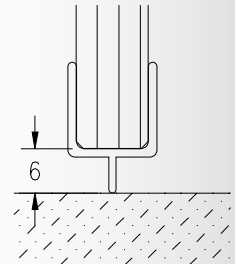

frameless

Translucent Water Sealant Strips

Section 3.13

FEATURES

- Translucent Rigid / Flexible PVC.

Suit 10mm Glass

DWS-180-10
180° Glass to
Glass Strip
Length 2200mm

DWS-SF-10
Single Fin
Door Strip
Length 2200mm

DWS-DE-10
Dual Edge
Door Strip
Length 2200mm

DWS-135-10
135° Glass to
Glass Strip
Length 2200mm

Suit 6mm Glass

DWS-DE-6
Dual Edge
Door Strip
Length
2200mm

DWS-135-6
135° Glass to
Glass Strip
Length 2200mm

DWS-180-6
180° Glass to
Glass Strip
Length
2200mm

DWB-5 or DWB-10
Aluminium
Water Bar
2000mm Length
Bright Silver