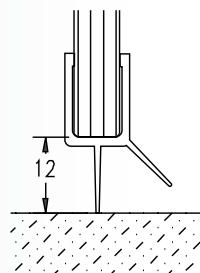

frameless

Translucent Water Sealant Strips

Section 3.13

FEATURES

- Translucent Rigid / Flexible PVC.

Suit 10mm Glass

DWS-180-10
180° Glass to
Glass Strip
Length 2200mm

DWS-SF-10
Single Fin
Door Strip
Length 2200mm

DWS-DE-10
Dual Edge
Door Strip
Length 2200mm

DWS-135-10
135° Glass to
Glass Strip
Length 2200mm

Suit 6mm Glass

DWS-DE-6
Dual Edge
Door Strip
Length
2200mm

DWS-135-6
135° Glass to
Glass Strip
Length 2200mm

DWS-180-6
180° Glass to
Glass Strip
Length
2200mm

DWB-5 or DWB-10
Aluminium
Water Bar
2000mm Length
Bright Silver