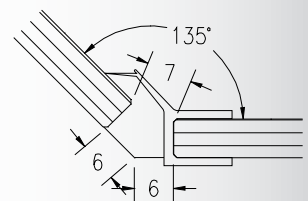

frameless

Translucent Water Sealant Strips

Section 3.13

FEATURES

- Translucent Rigid / Flexible PVC.

Suit 10mm Glass

DWS-180-10
180° Glass to
Glass Strip
Length 2200mm

DWS-SF-10
Single Fin
Door Strip
Length 2200mm

DWS-DE-10
Dual Edge
Door Strip
Length 2200mm

DWS-135-10
135° Glass to
Glass Strip
Length 2200mm

Suit 6mm Glass

DWS-DE-6
Dual Edge
Door Strip
Length
2200mm

DWS-135-6
135° Glass to
Glass Strip
Length 2200mm

DWS-180-6
180° Glass to
Glass Strip
Length
2200mm

DWB-5 or DWB-10
Aluminium
Water Bar
2000mm Length
Bright Silver